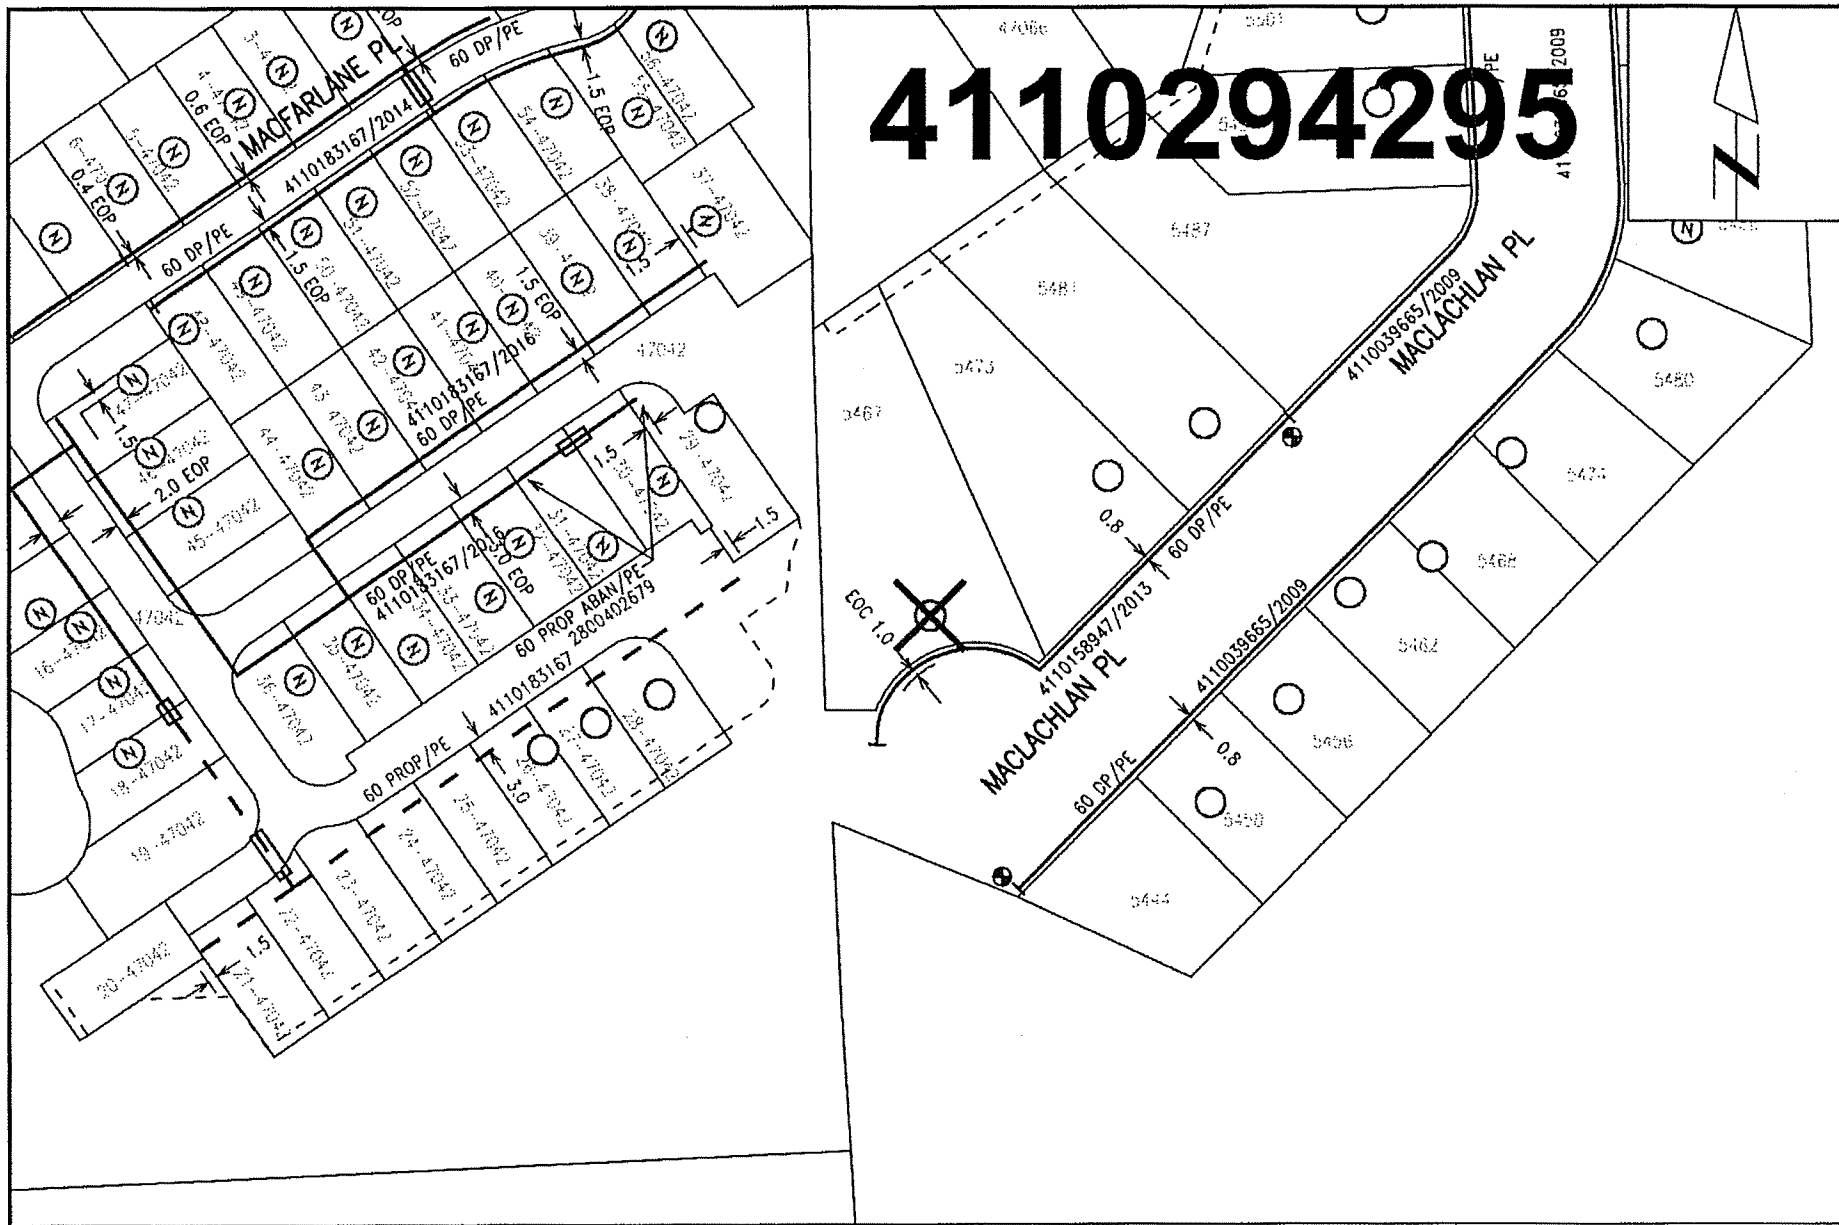

4110294295

Nearest Intersection: MacFarlane Pl and MacLachlan Pl.
Distance from lot to intersection is 174 meters (66 degrees North of East).
View Scale: 1:1000

5467 MacLachlan Pl, Chilliwack		
Order #:	Prem #:	City Limits:
1297980030.00	462519438.00	Chilliwack
X: 1297980030.00 Y: 462519438.00		Select autotext type 2018/04/06